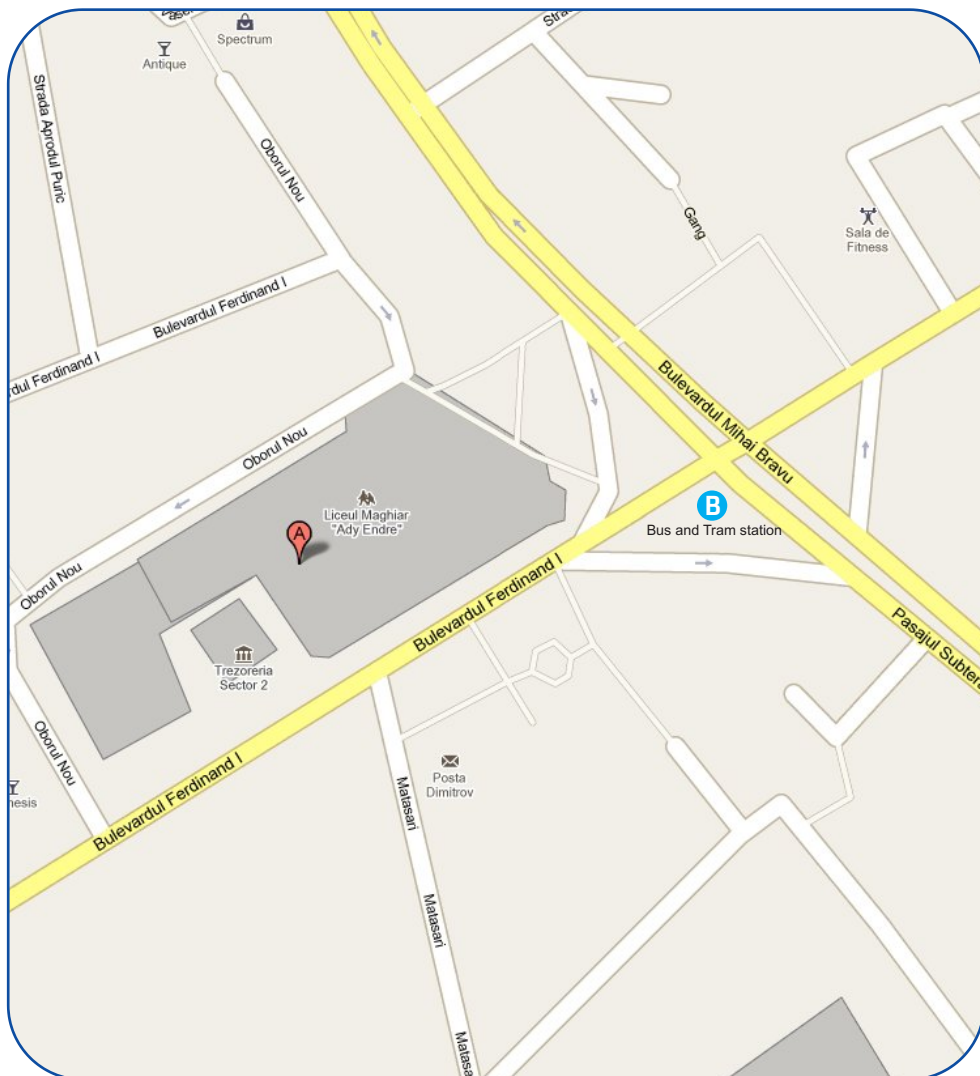

Location

Routes and local information

From Otopeni “Henry Coanda” airport

- Express Line 783 to “Piata Victoriei” City Center.

From Baneasa “Aurel Vlaicu” airport

- Express Line 783 to “Piata Victoriei” City Center;
- Bus line 205 to “Gara de Nord” railway station.

From “Piata Victoriei” City Center

- Bus lines: 330 and 335 to Ferdinand Boulevard;
- Metro M2 from “Piata Victoriei” station to “Piata Iancului” Station” then 5 minutes walking distance

From “Gara de Nord” railway station

- Trolleybus 65 and 85
- Metro M1 from “Gara de Nord” to “Piata Iancului”.

Taxi

The taxi price in Bucharest is around 1.5 lei (0.36 euro) per kilometer

Currency

As Romania is a new member of European Union, the currency still used is “lei”. (1 lei = 100 bani)
The exchange rate is about 1 euro = 4.2 lei

Distance from Airport Otopeni (otp) to city center: 15.6 km

Distance from Airport Baneasa (bbu) to city center: 7.8 km